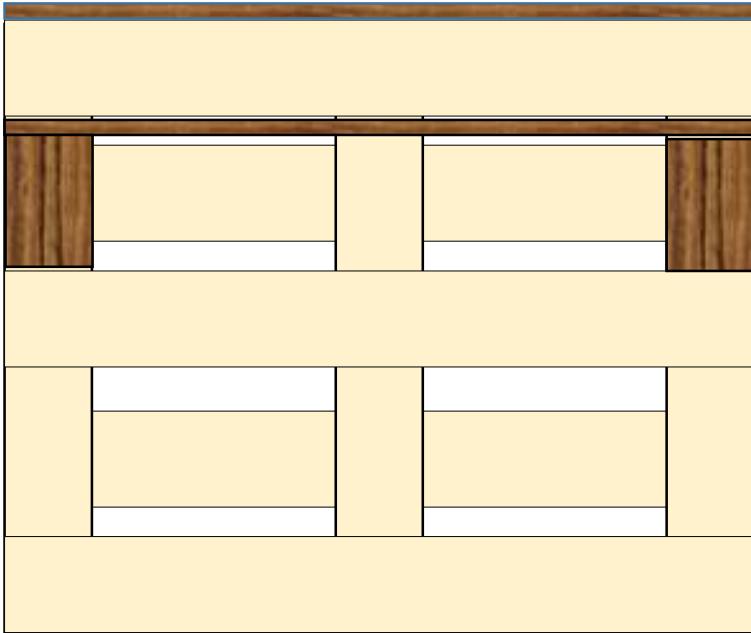

Front View

Side View

Pallet size 1240 x 1140 mm