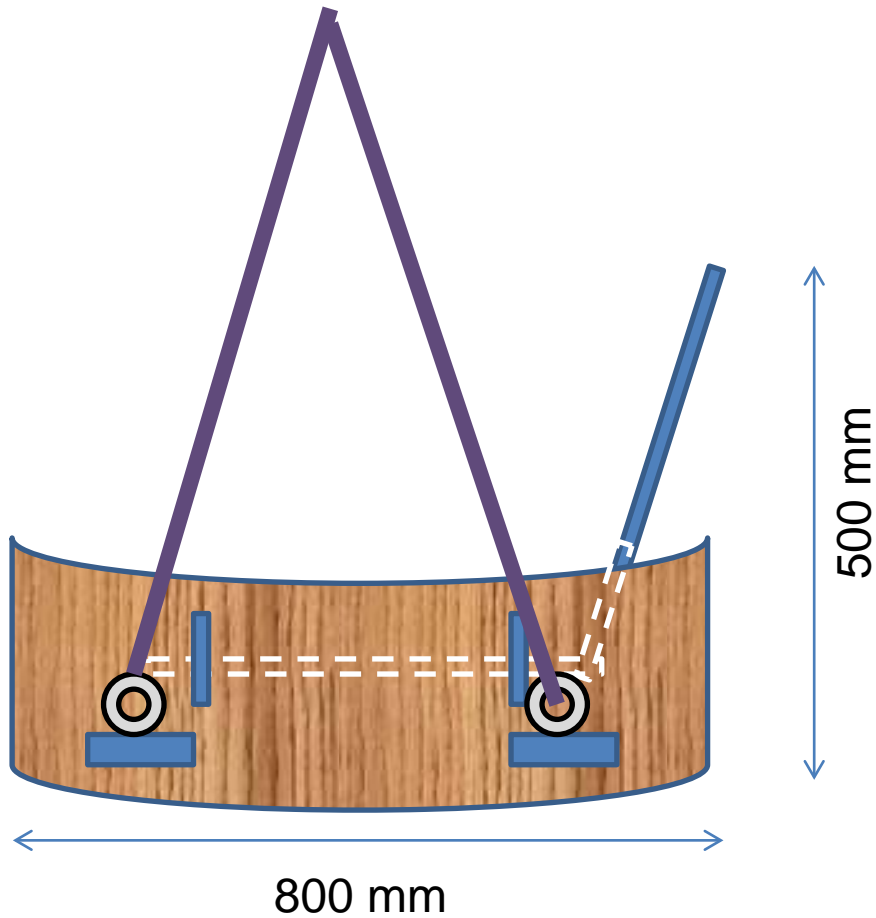

Side view

Seat bottom – 350 mm  
Seat back – 300 mm